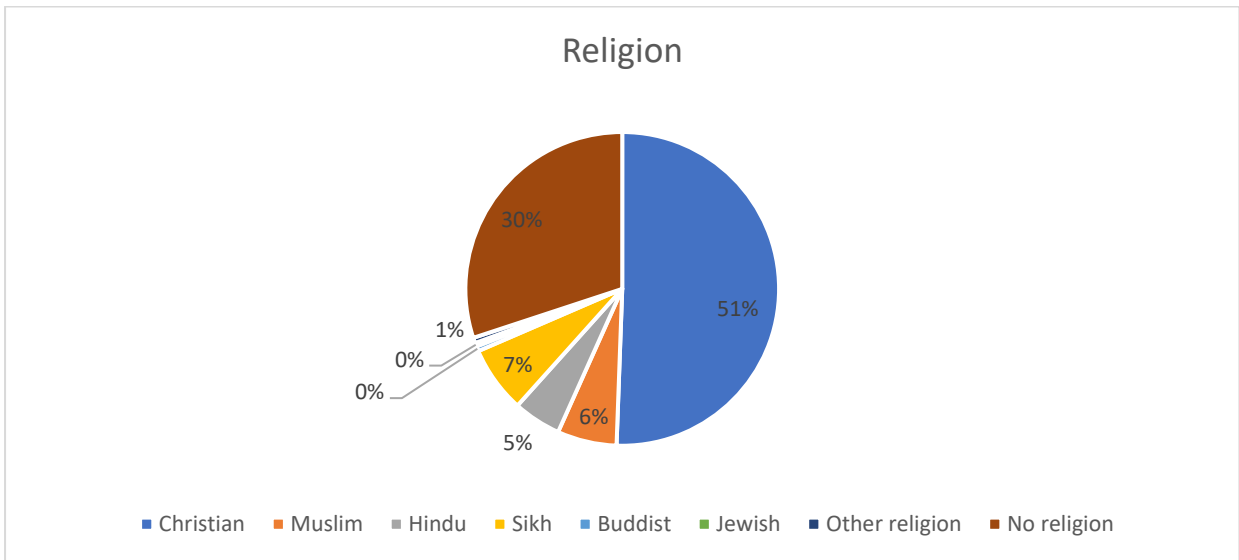

Burnham Population Data

12,512 Population (2021 census)

Parish area 19.84 km²

630.6/km² Population density (2021)

This is higher than the Buckinghamshire average of 560.6/km²

+ 0.73% population change (2011 – 2021)

This is considerably lower than the overall increase seen across Buckinghamshire of 9.5%

Sources

ons.gov.uk

citypopulation.de