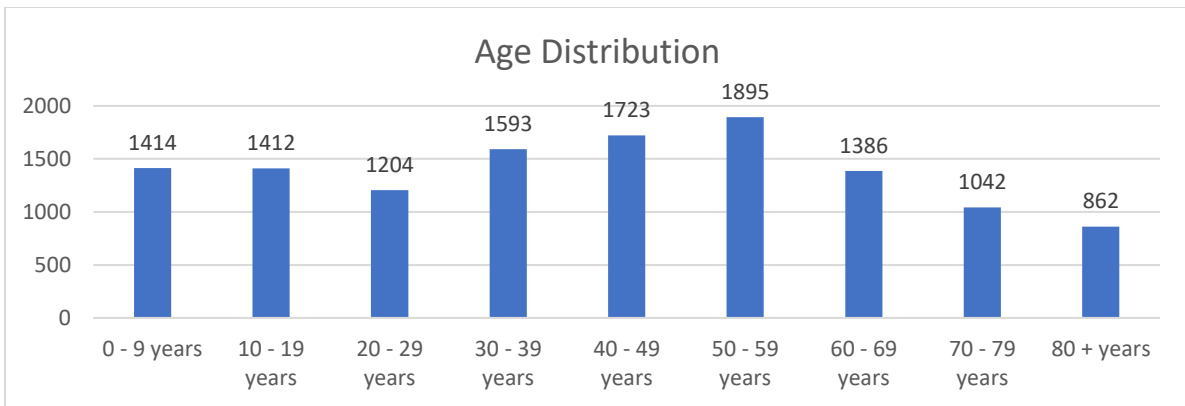

Burnham Population Data

12,512 Population (2021 census)

Parish area 19.84 km²

630.6/km² Population density (2021)

This is higher than the Buckinghamshire average of 560.6/km²

+ 0.73% population change (2011 – 2021)

This is considerably lower than the overall increase seen across Buckinghamshire of 9.5%

Sources

ons.gov.uk

citypopulation.de