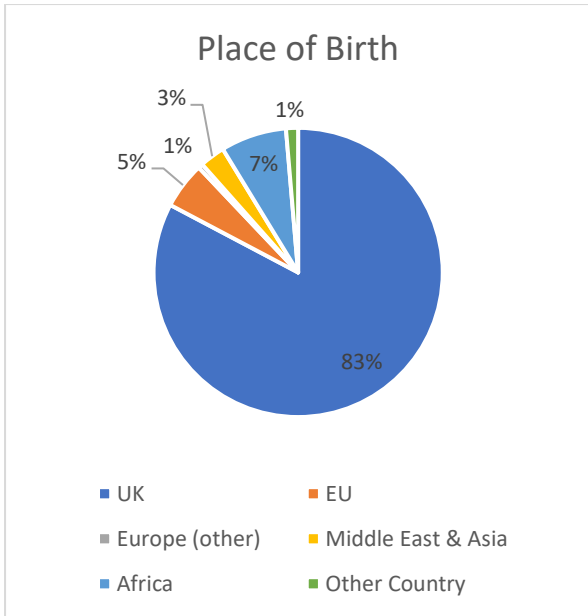

Burnham Population Data

12,512 Population (2021 census)

Parish area 19.84 km²

630.6/km² Population density (2021)

This is higher than the Buckinghamshire average of 560.6/km²

+ 0.73% population change (2011 – 2021)

This is considerably lower than the overall increase seen across Buckinghamshire of 9.5%

Sources

ons.gov.uk

citypopulation.de