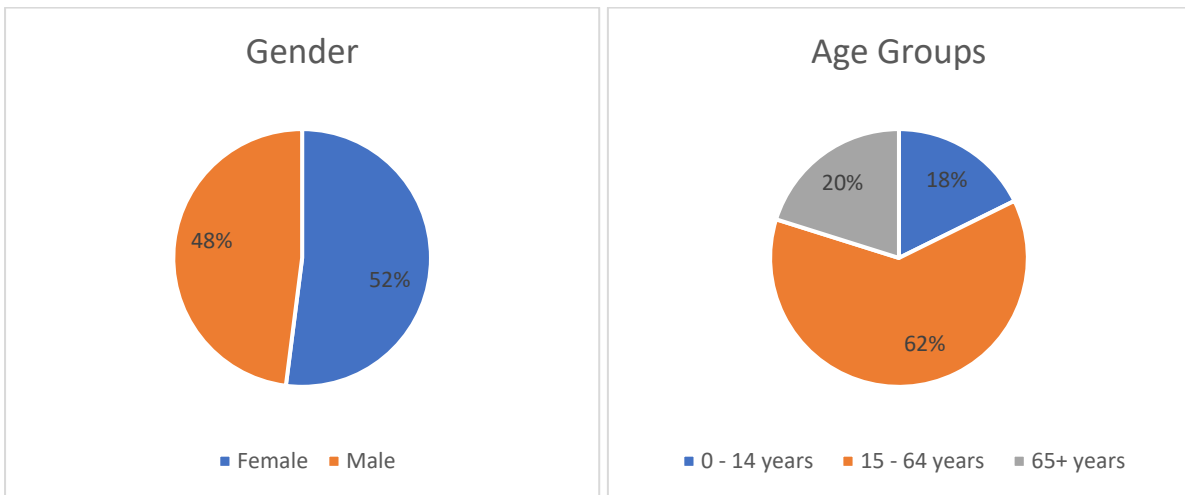

Burnham Population Data

12,512 Population (2021 census)

Parish area 19.84 km²

630.6/km² Population density (2021)

This is higher than the Buckinghamshire average of 560.6/km²

+ 0.73% population change (2011 – 2021)

This is considerably lower than the overall increase seen across Buckinghamshire of 9.5%

Sources

ons.gov.uk

citypopulation.de