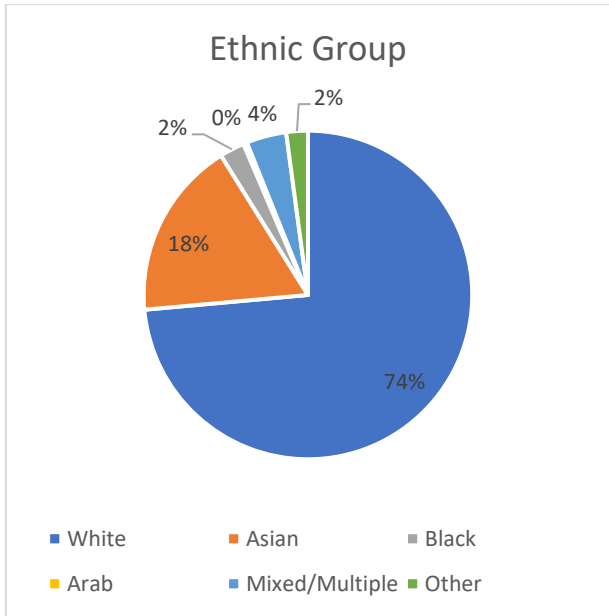

Sources

ons.gov.uk

citypopulation.de